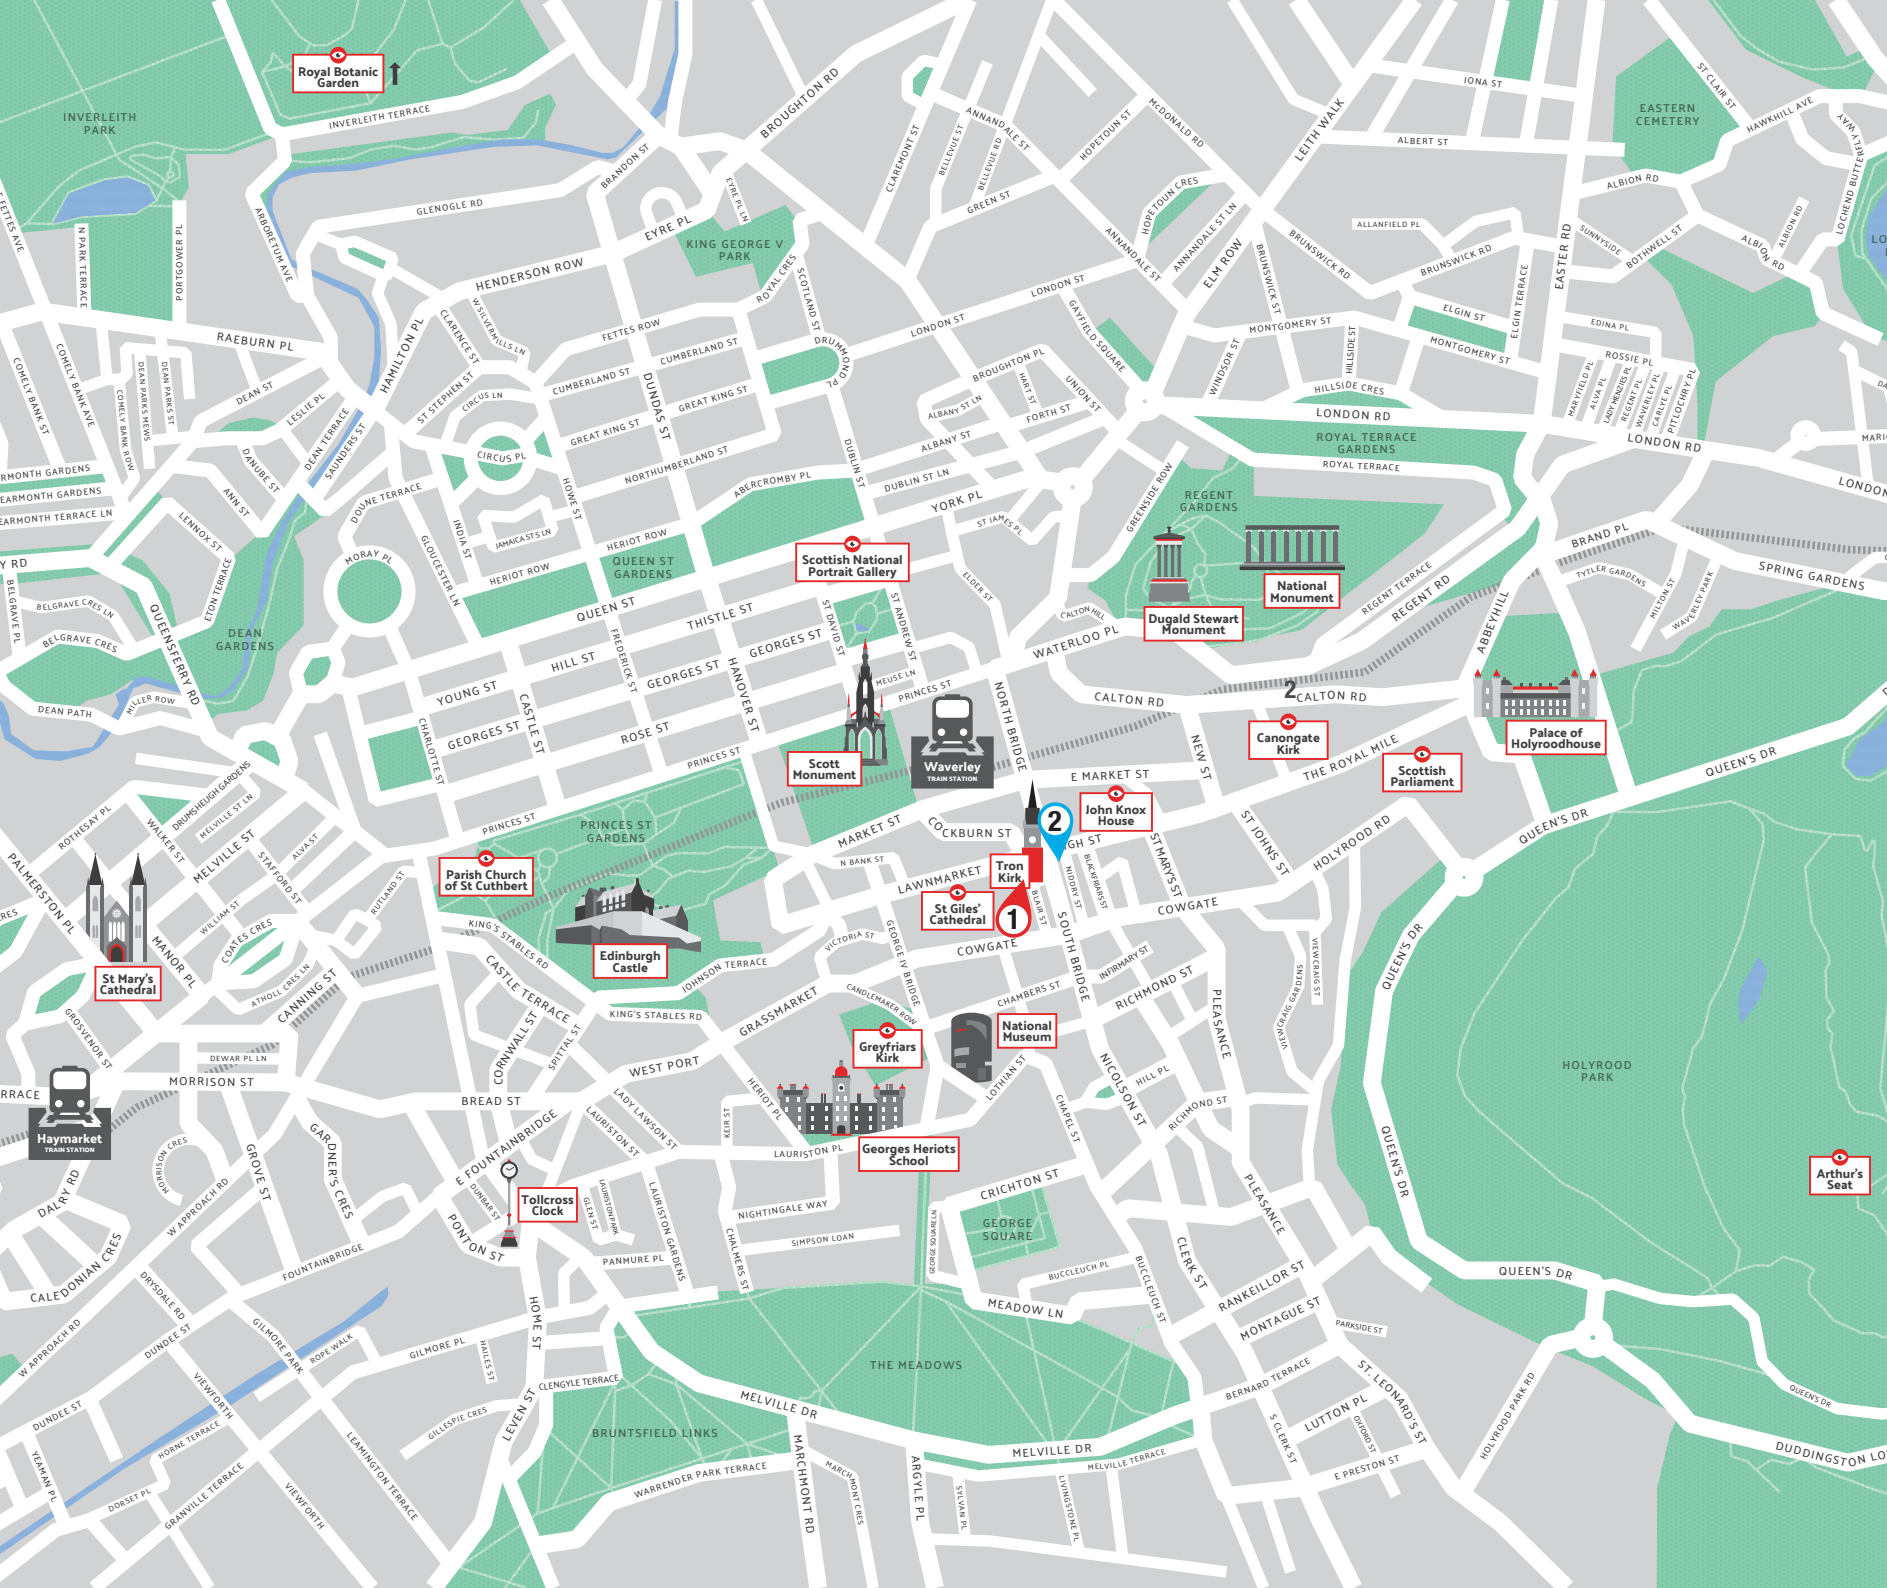

1 TOURS START POINT

Meet your guide in the small square next to City Hall.

THE FREE TOUR

CASTLE TOUR

THE DARK SIDE TOUR

NEW TOWN

2 PUB CRAWL

Meet your Pub Crawl leader in front of The Inn on the Mile on High Street.