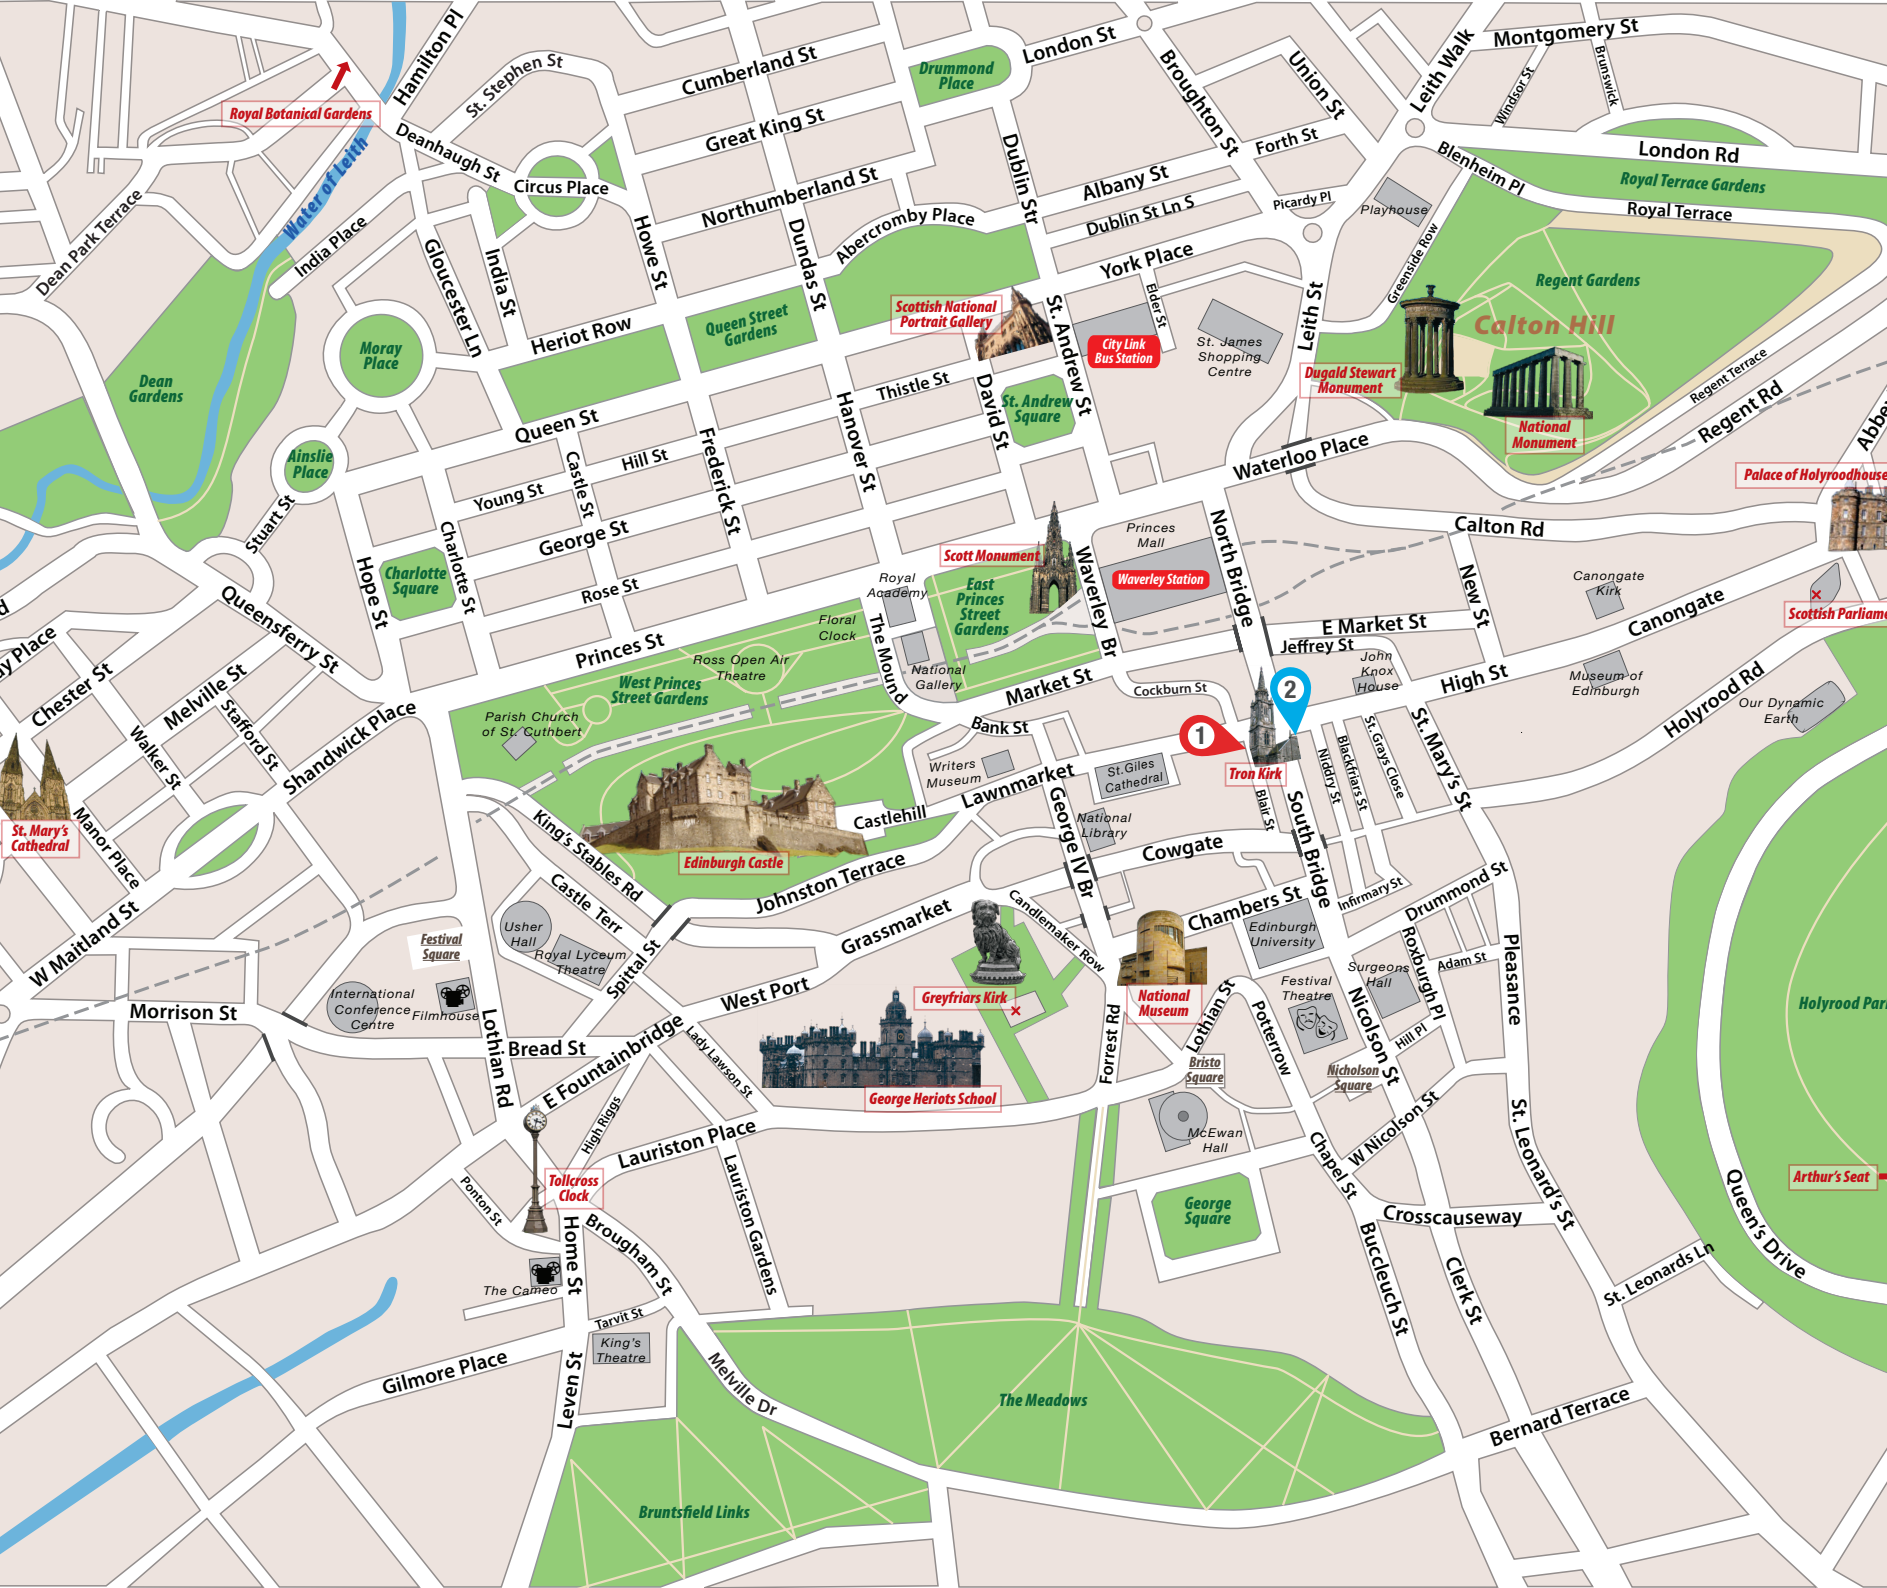

1 TOURS START POINT

Meet your guide in the small square next to City Hall.

THE FREE TOUR

CASTLE TOUR

THE DARK SIDE TOUR

NEW TOWN

2 PUB CRAWL START POINT

Meet your Pub Crawl leader in front of The Inn on the Mile on High Street.

PUB CRAWL

CONNECTING GREAT GUIDES WITH SMART TRAVELERS SINCE 2004!

CONTACT:

+49 30 510 50030
info@neweuropetours.eu

FREE TOUR

CASTLE TOUR

THE DARK SIDE

NEW TOWN

Meet your guide in front of Starbucks Coffee by the Tron Kirk on the High Street.

PUB CRAWL

Meet your Pub Crawl leader in front of The Inn on the Mile on High Street.