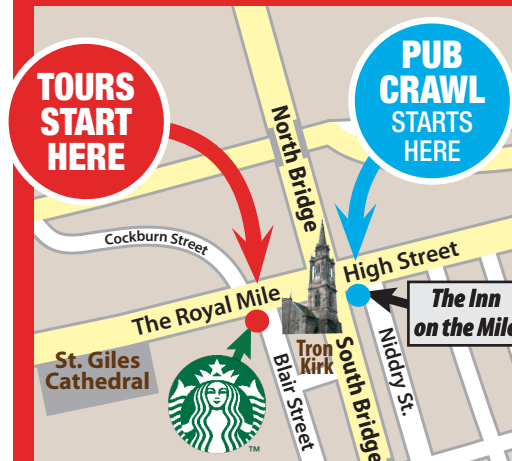

1 TOURS START POINT

Meet your guide in the small square next to City Hall.

THE FREE TOUR

CASTLE TOUR

THE DARK SIDE TOUR

NEW TOWN

2 PUB CRAWL START POINT

Meet your Pub Crawl leader in front of The Inn on the Mile on High Street.

PUB CRAWL

CONNECTING GREAT GUIDES WITH SMART TRAVELERS SINCE 2004!

CONTACT:

+49 30 510 50030
info@neweuropetours.eu

FREE TOUR

CASTLE TOUR

THE DARK SIDE

NEW TOWN

Meet your guide in front of Starbucks Coffee by the Tron Kirk on the High Street.

PUB CRAWL

Meet your Pub Crawl leader in front of The Inn on the Mile on High Street.