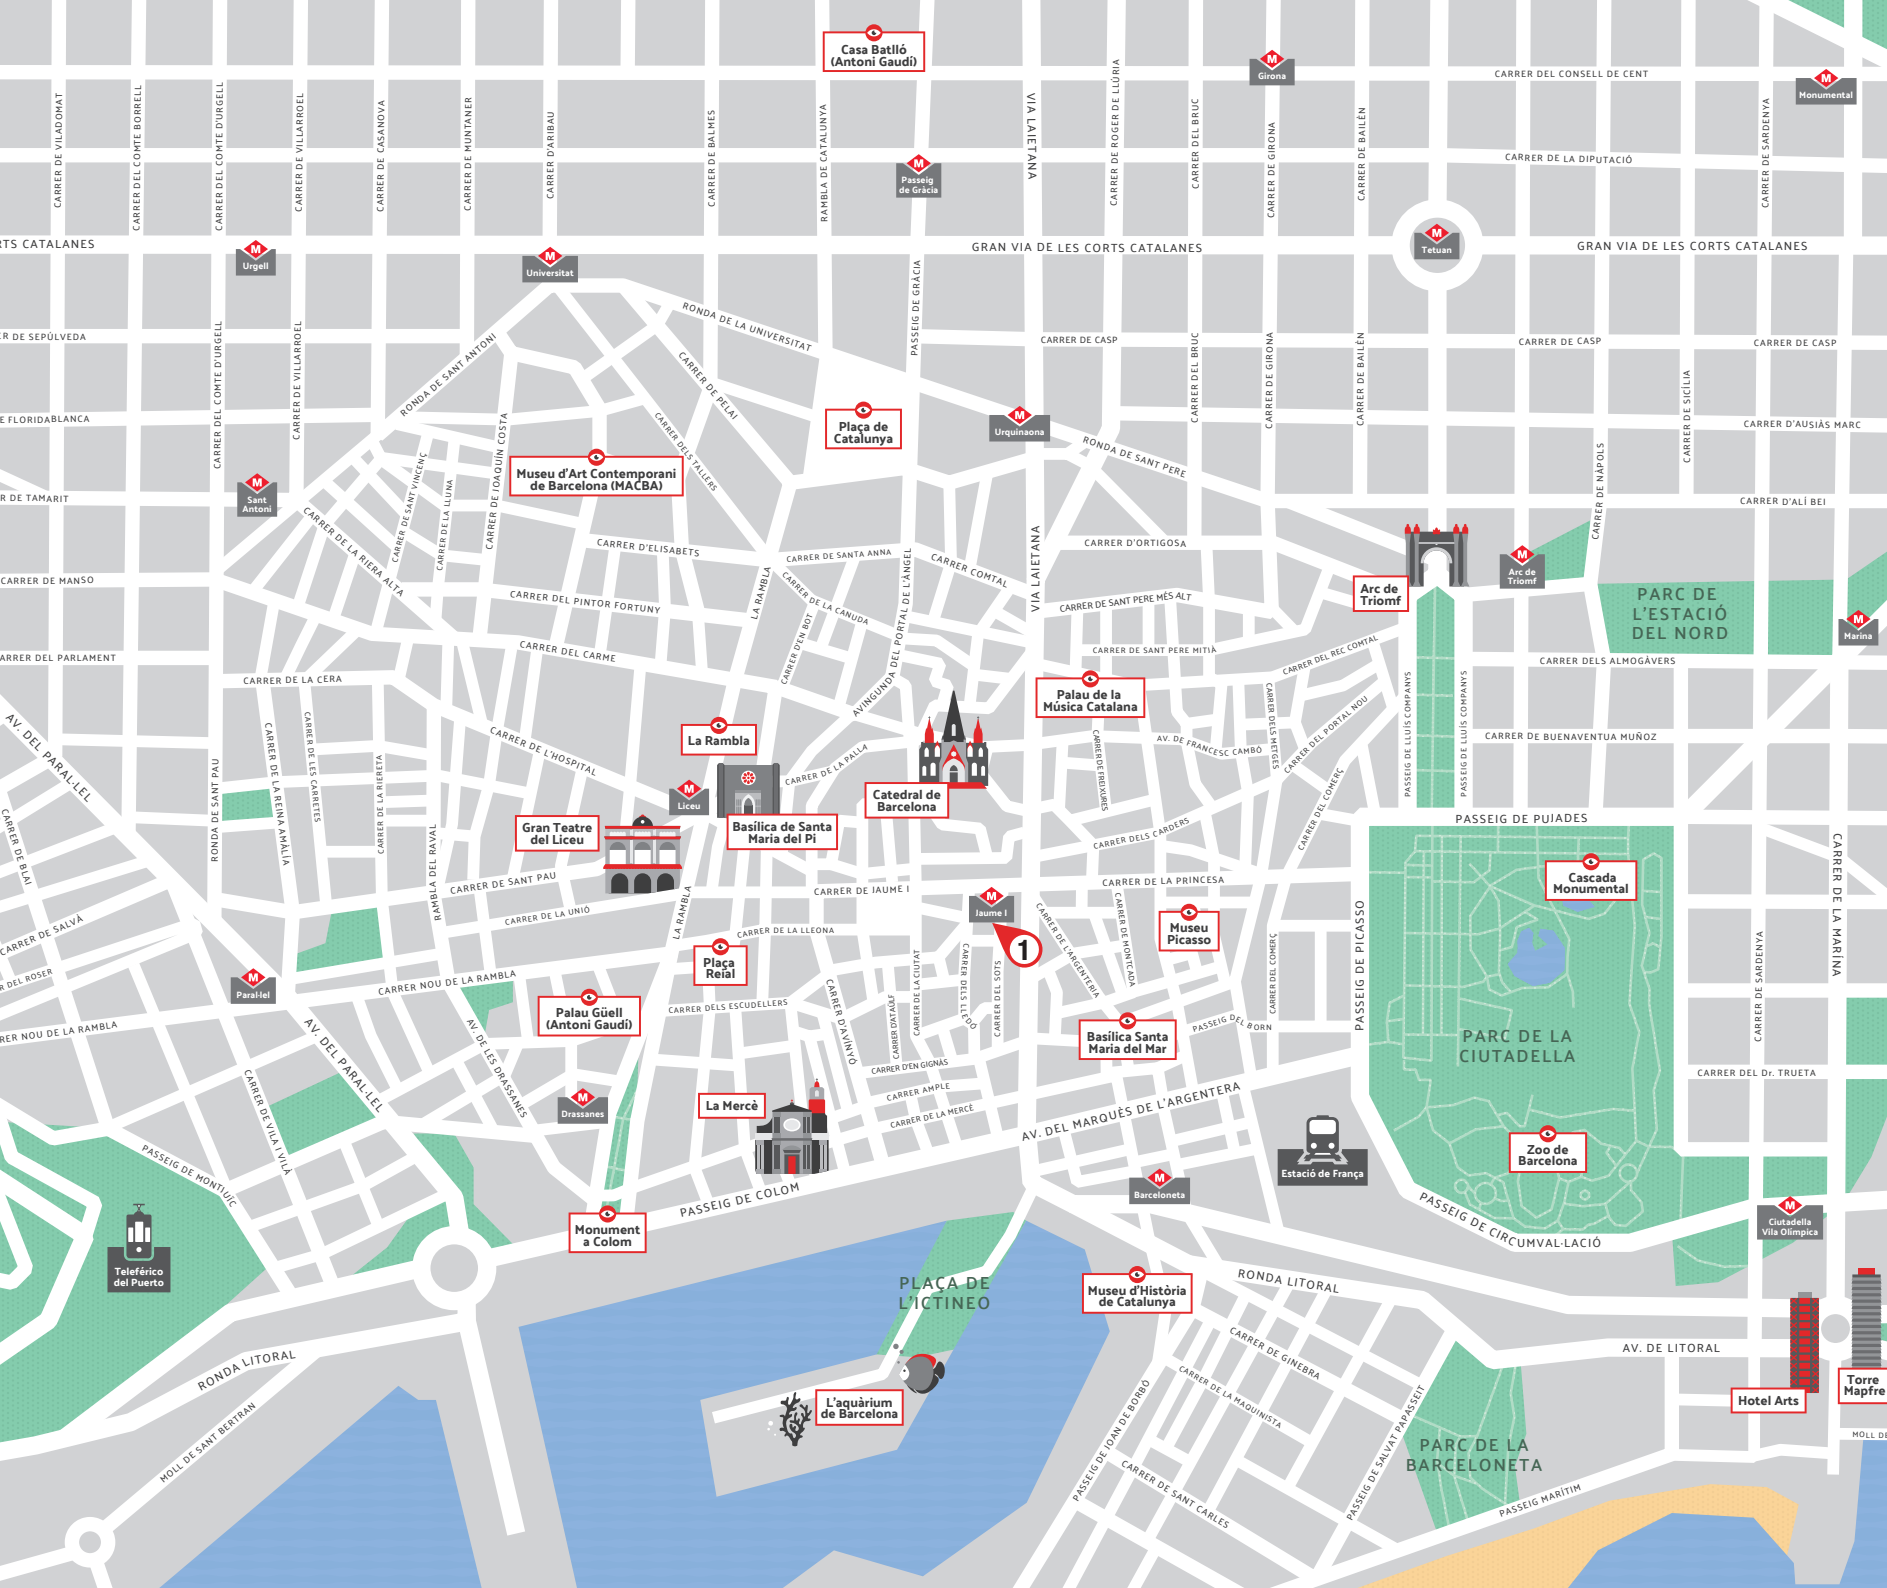

1 TOURS START POINT

Tours start outside the Jaume I metro Exit at the Plaça de l'Àngel

- FREE TOUR**
- THE TAPAS EXPERIENCE**
- GAUĐÍ & MODERNISME**
- THE BIKE TOUR**

CONNECTING GREAT GUIDES WITH SMART TRAVELERS SINCE 2004!