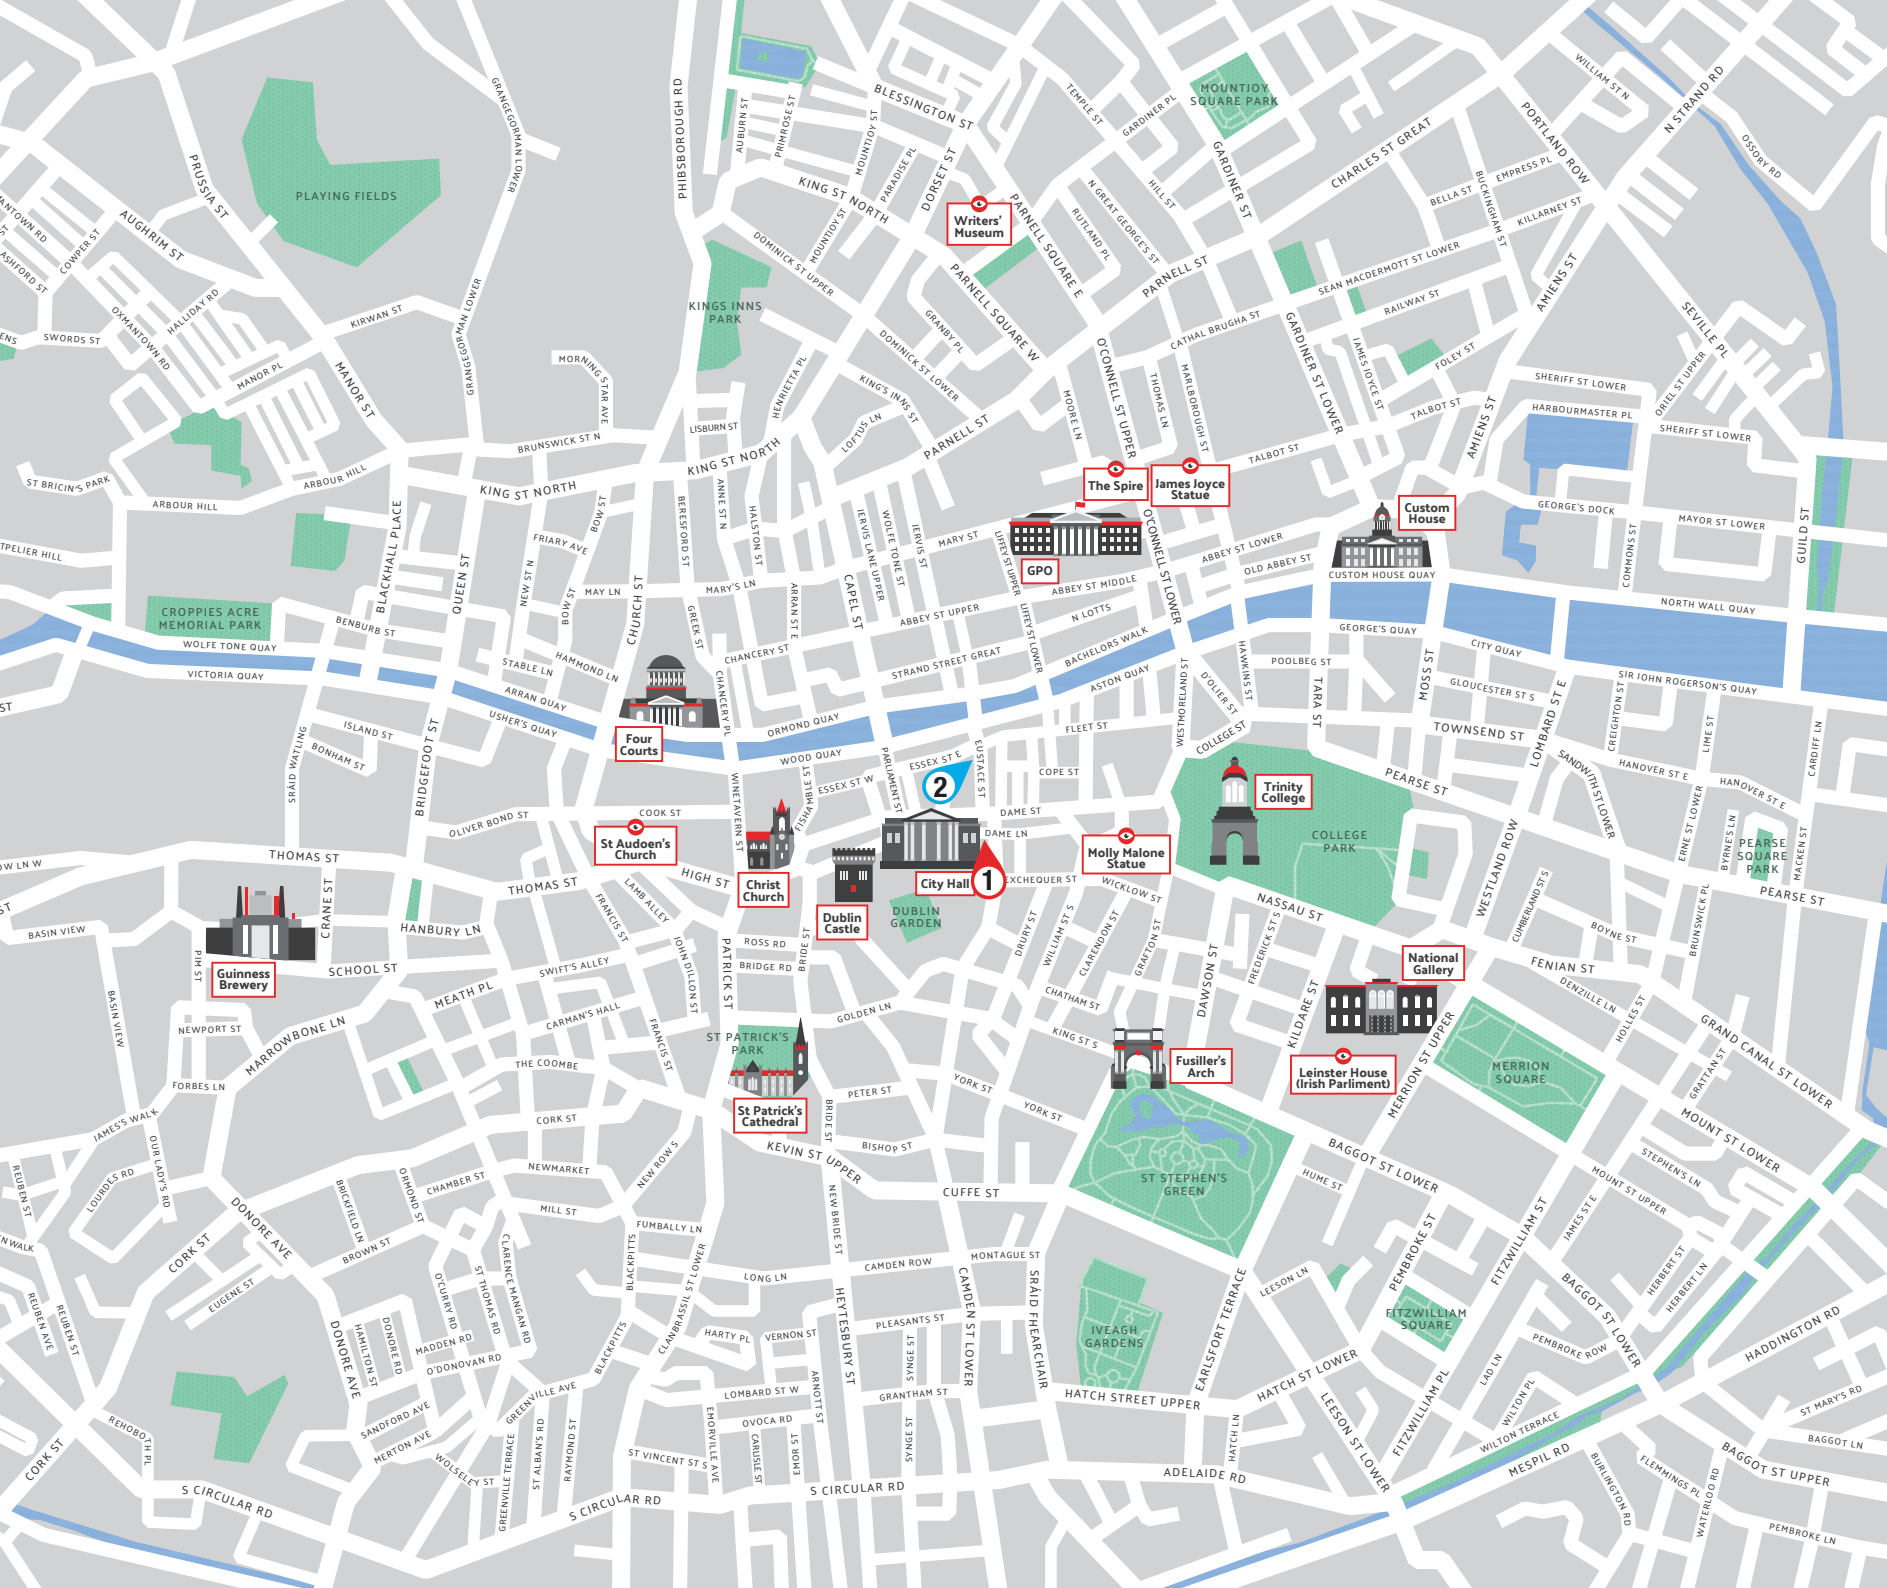

1 TOURS START POINT

Meet your guide in the small square next to City Hall.

- THE FREE TOUR**
- NORTH SIDE TOUR**
- HOWTH TOUR**

2 PUB CRAWL

Meet your Pub Crawl leader at the first bar, The Workmans Club.

**CONNECTING
GREAT GUIDES
WITH SMART
TRAVELERS
SINCE 2004!**