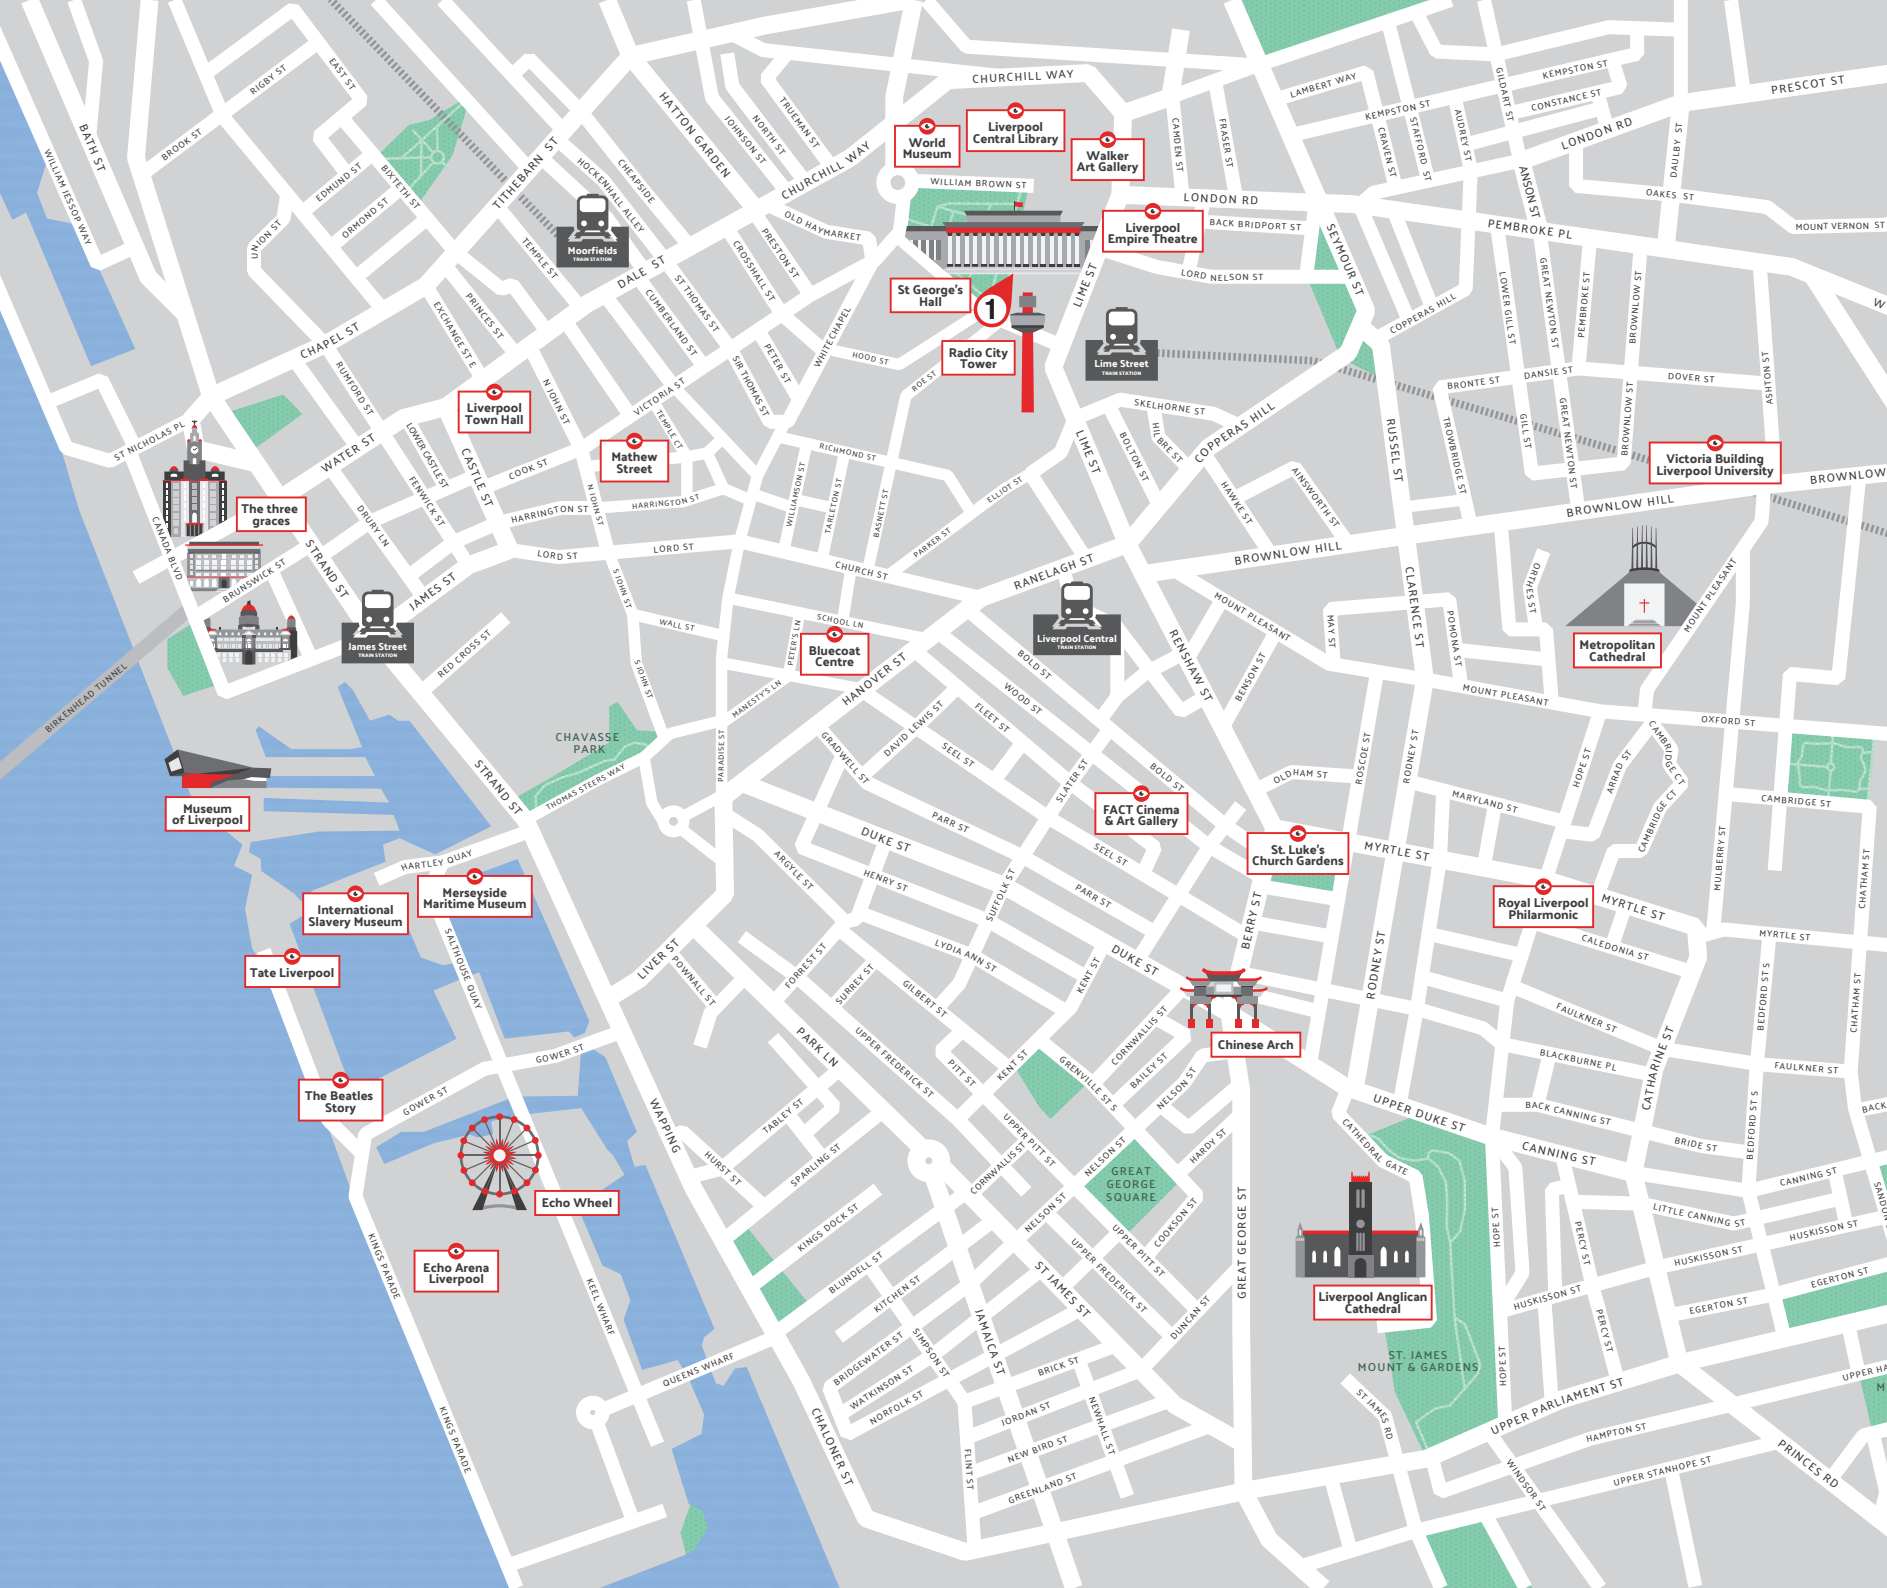

1 TOURS START POINT

Tours meet outside of St. George's Hall by the Prince Albert Statue.

THE FREE TOUR
BEATLES TO THE BLITZ

**CONNECTING
GREAT GUIDES
WITH SMART
TRAVELERS
SINCE 2004!**

CONTACT:

+49 30 510 50030
info@neweuropetours.eu