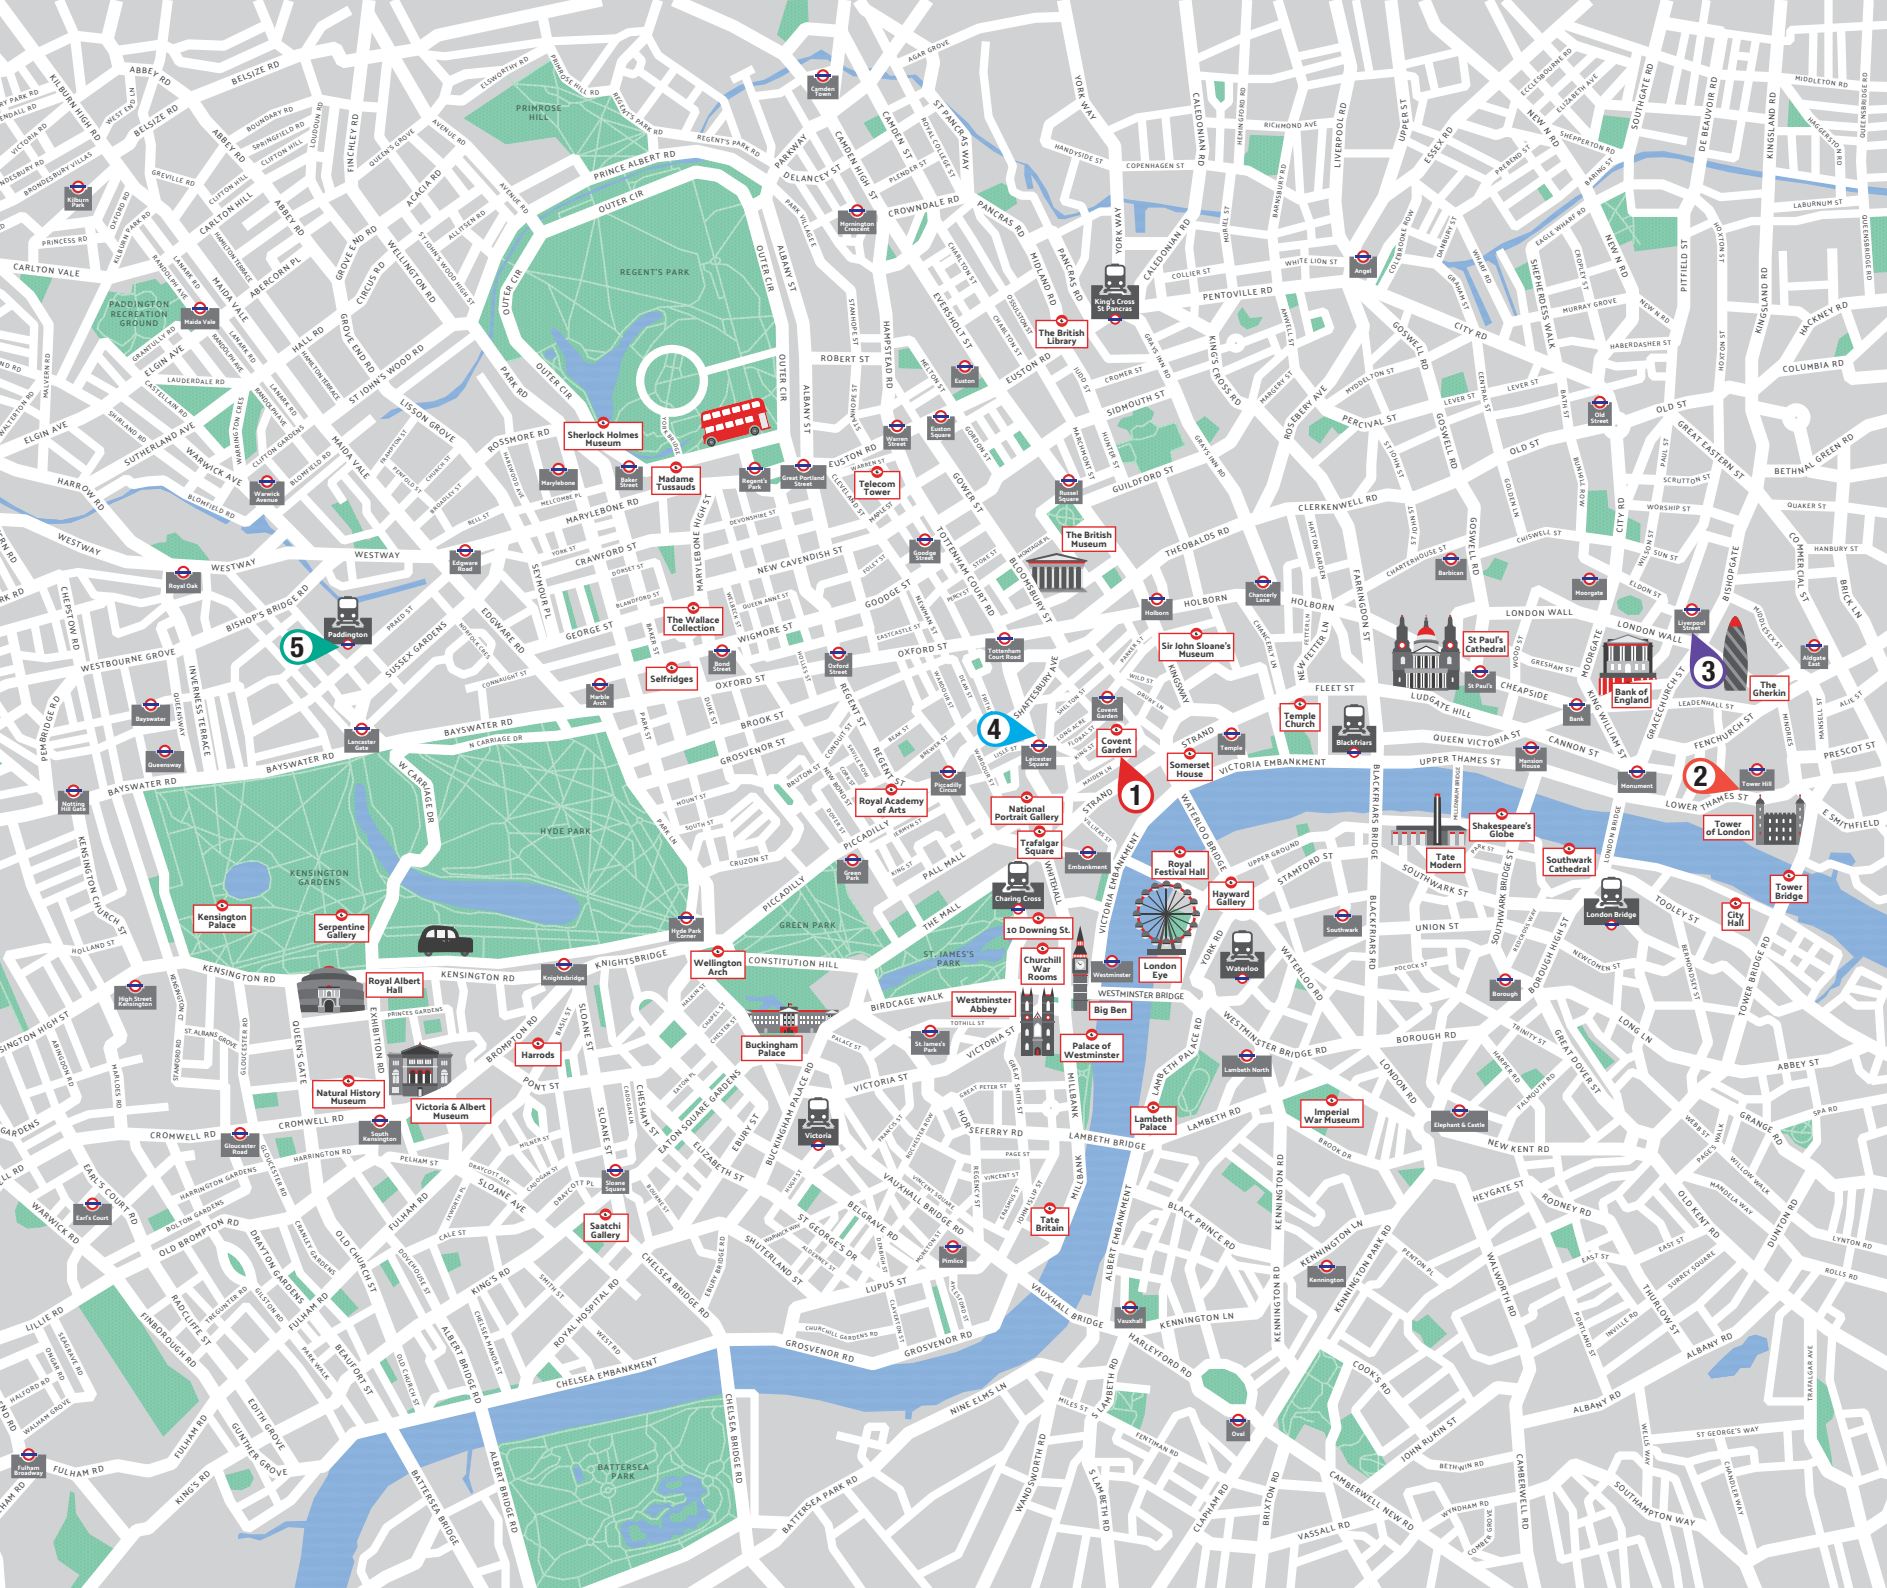

1 TOURS START POINT

Meet your guide at the corner of the Covent Garden Piazza in front of the Apple store.

THE FREE TOUR
OLD CITY TOUR

2 GRIM REAPERS TOUR

Meet by the Sundial, turn left out of Tower Hill underground station, walk up the steps to the sundial.

3 ALTERNATIVE TOUR

Meet your guide underneath the clock tower, take the escalator next to Platform 14, to the BISHOPSGATE WEST exit, from inside the main train station.

5 OXFORD TOUR

Meet at the Pret-a-manger inside Paddington Station next to Platform 1.

4 PUB CRAWL

Meet your party leader inside Slug and Lettuce, by the M&M Store in Leicester Square.

**CONNECTING
GREAT GUIDES
WITH SMART
TRAVELERS
SINCE 2004!**

CONTACT:

+49 30 510 50030
info@neweuropetours.eu