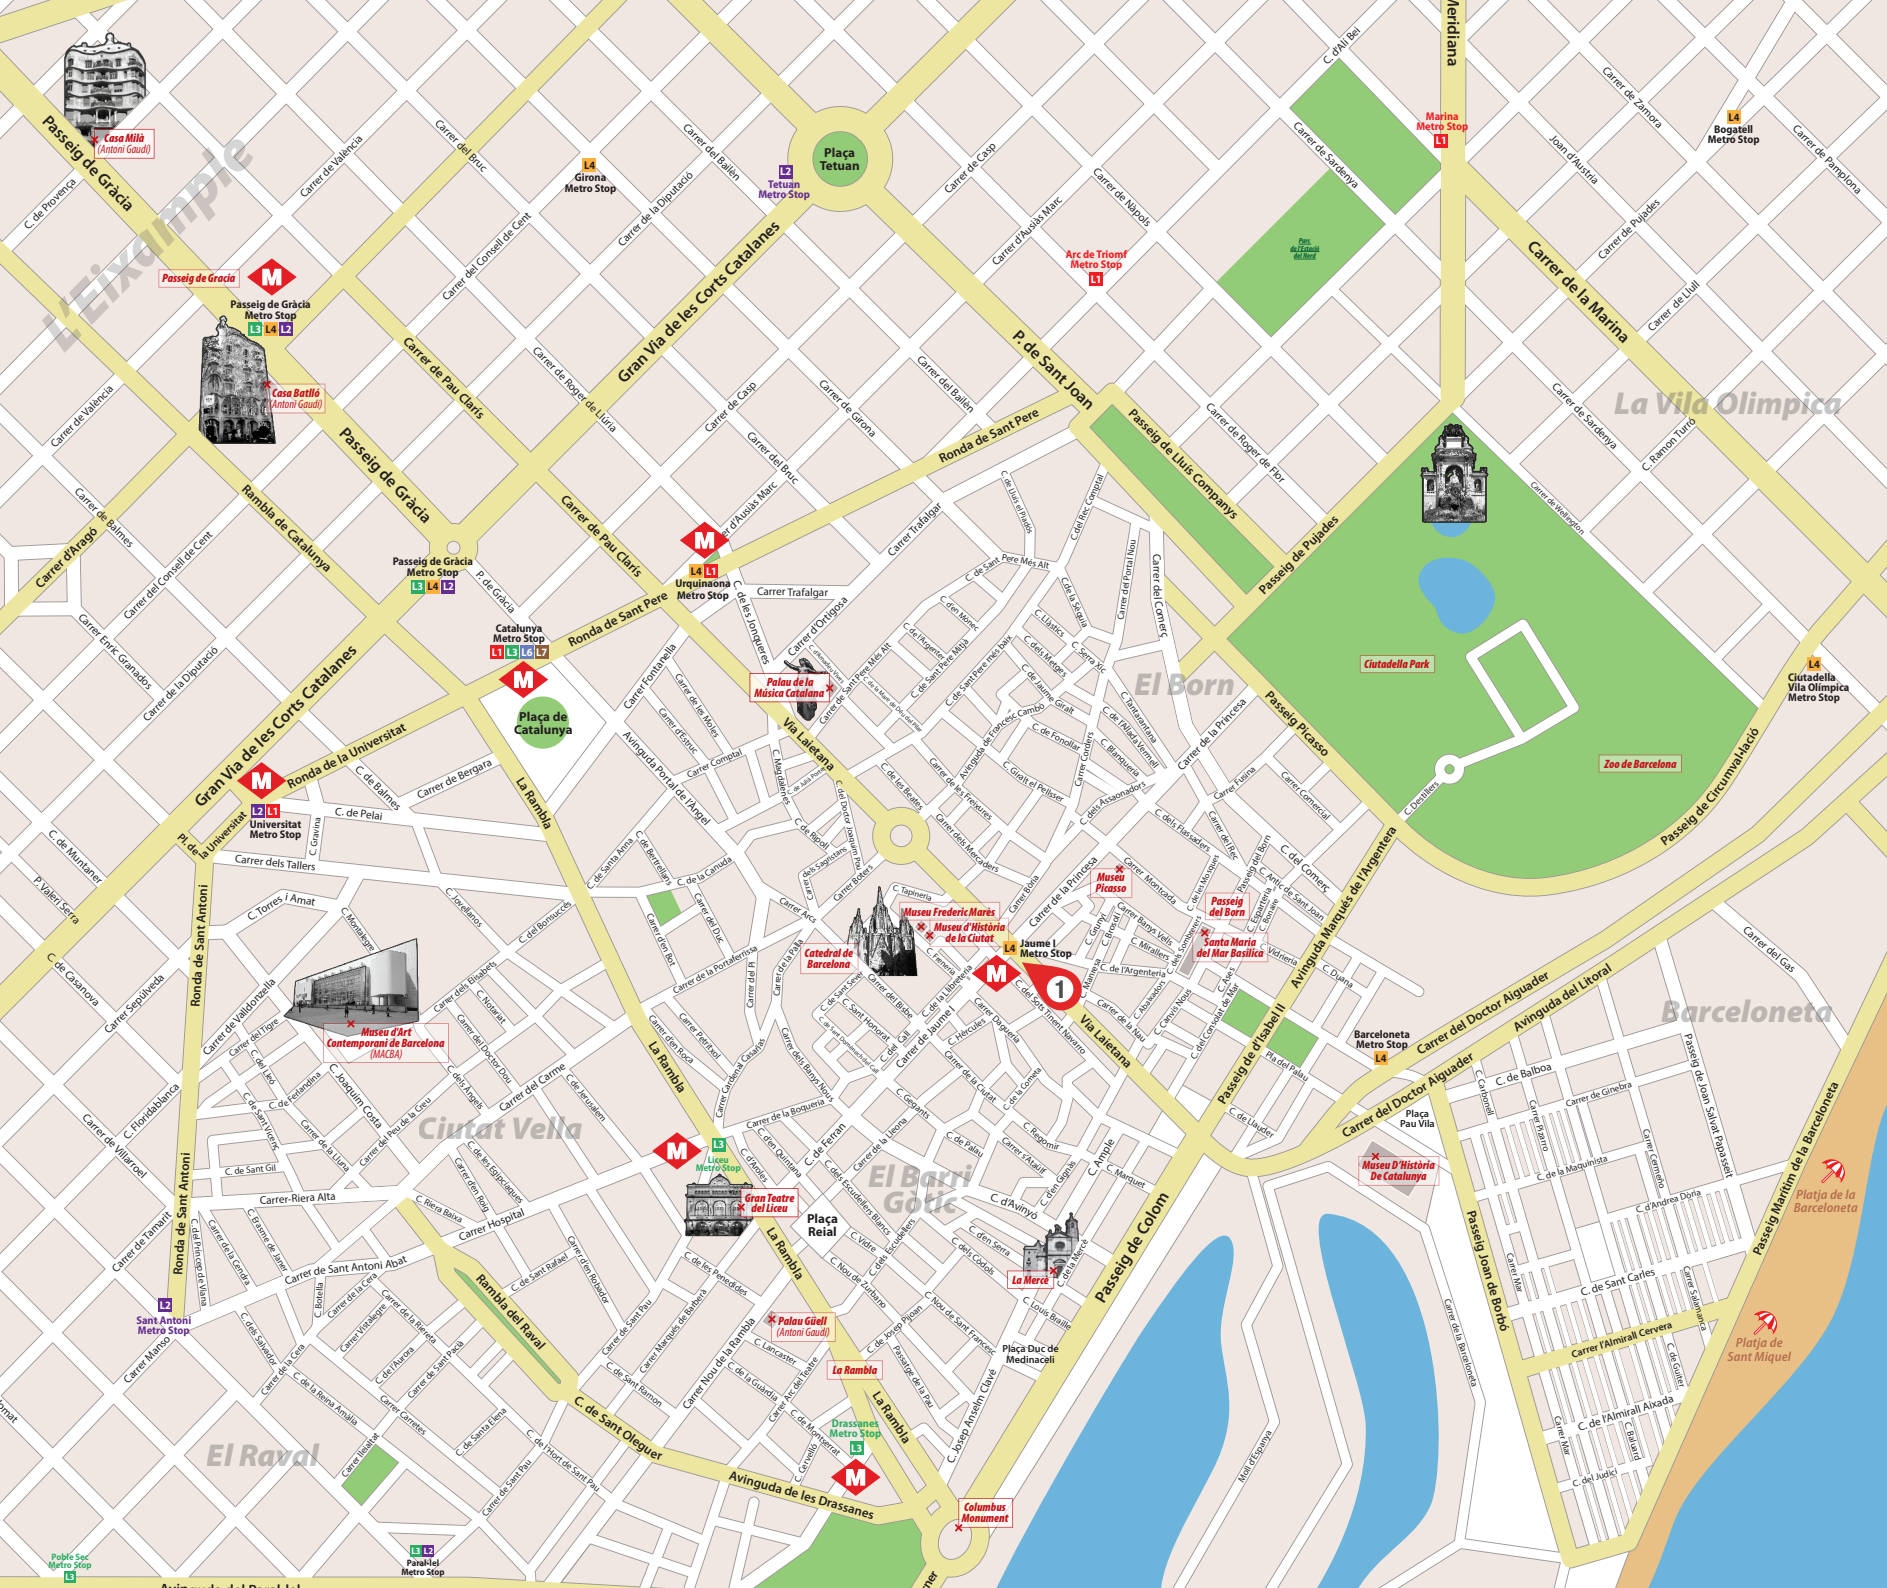

1 TOURS START POINT

Tours start outside the Jaume I metro Exit at the Plaça de l'Àngel

- FREE TOUR**
- DALI & GIRONA TOUR**
- THE TAPAS EXPERIENCE**
- GAUDI & MODERNISME**
- THE BIKE TOUR**

CONNECTING GREAT GUIDES WITH SMART TRAVELERS SINCE 2004!

CONTACT:

+49 30 510 50030
info@neweuropetours.eu

FREE TOUR

DALÍ Y GIRONA TOUR

TAPAS EXPERIENCE

GAUDÍ TOUR

BIKE TOUR

Tours start outside the Jaume I metro Exit
at the Plaça de l'Àngel

**TOURS
START
HERE**