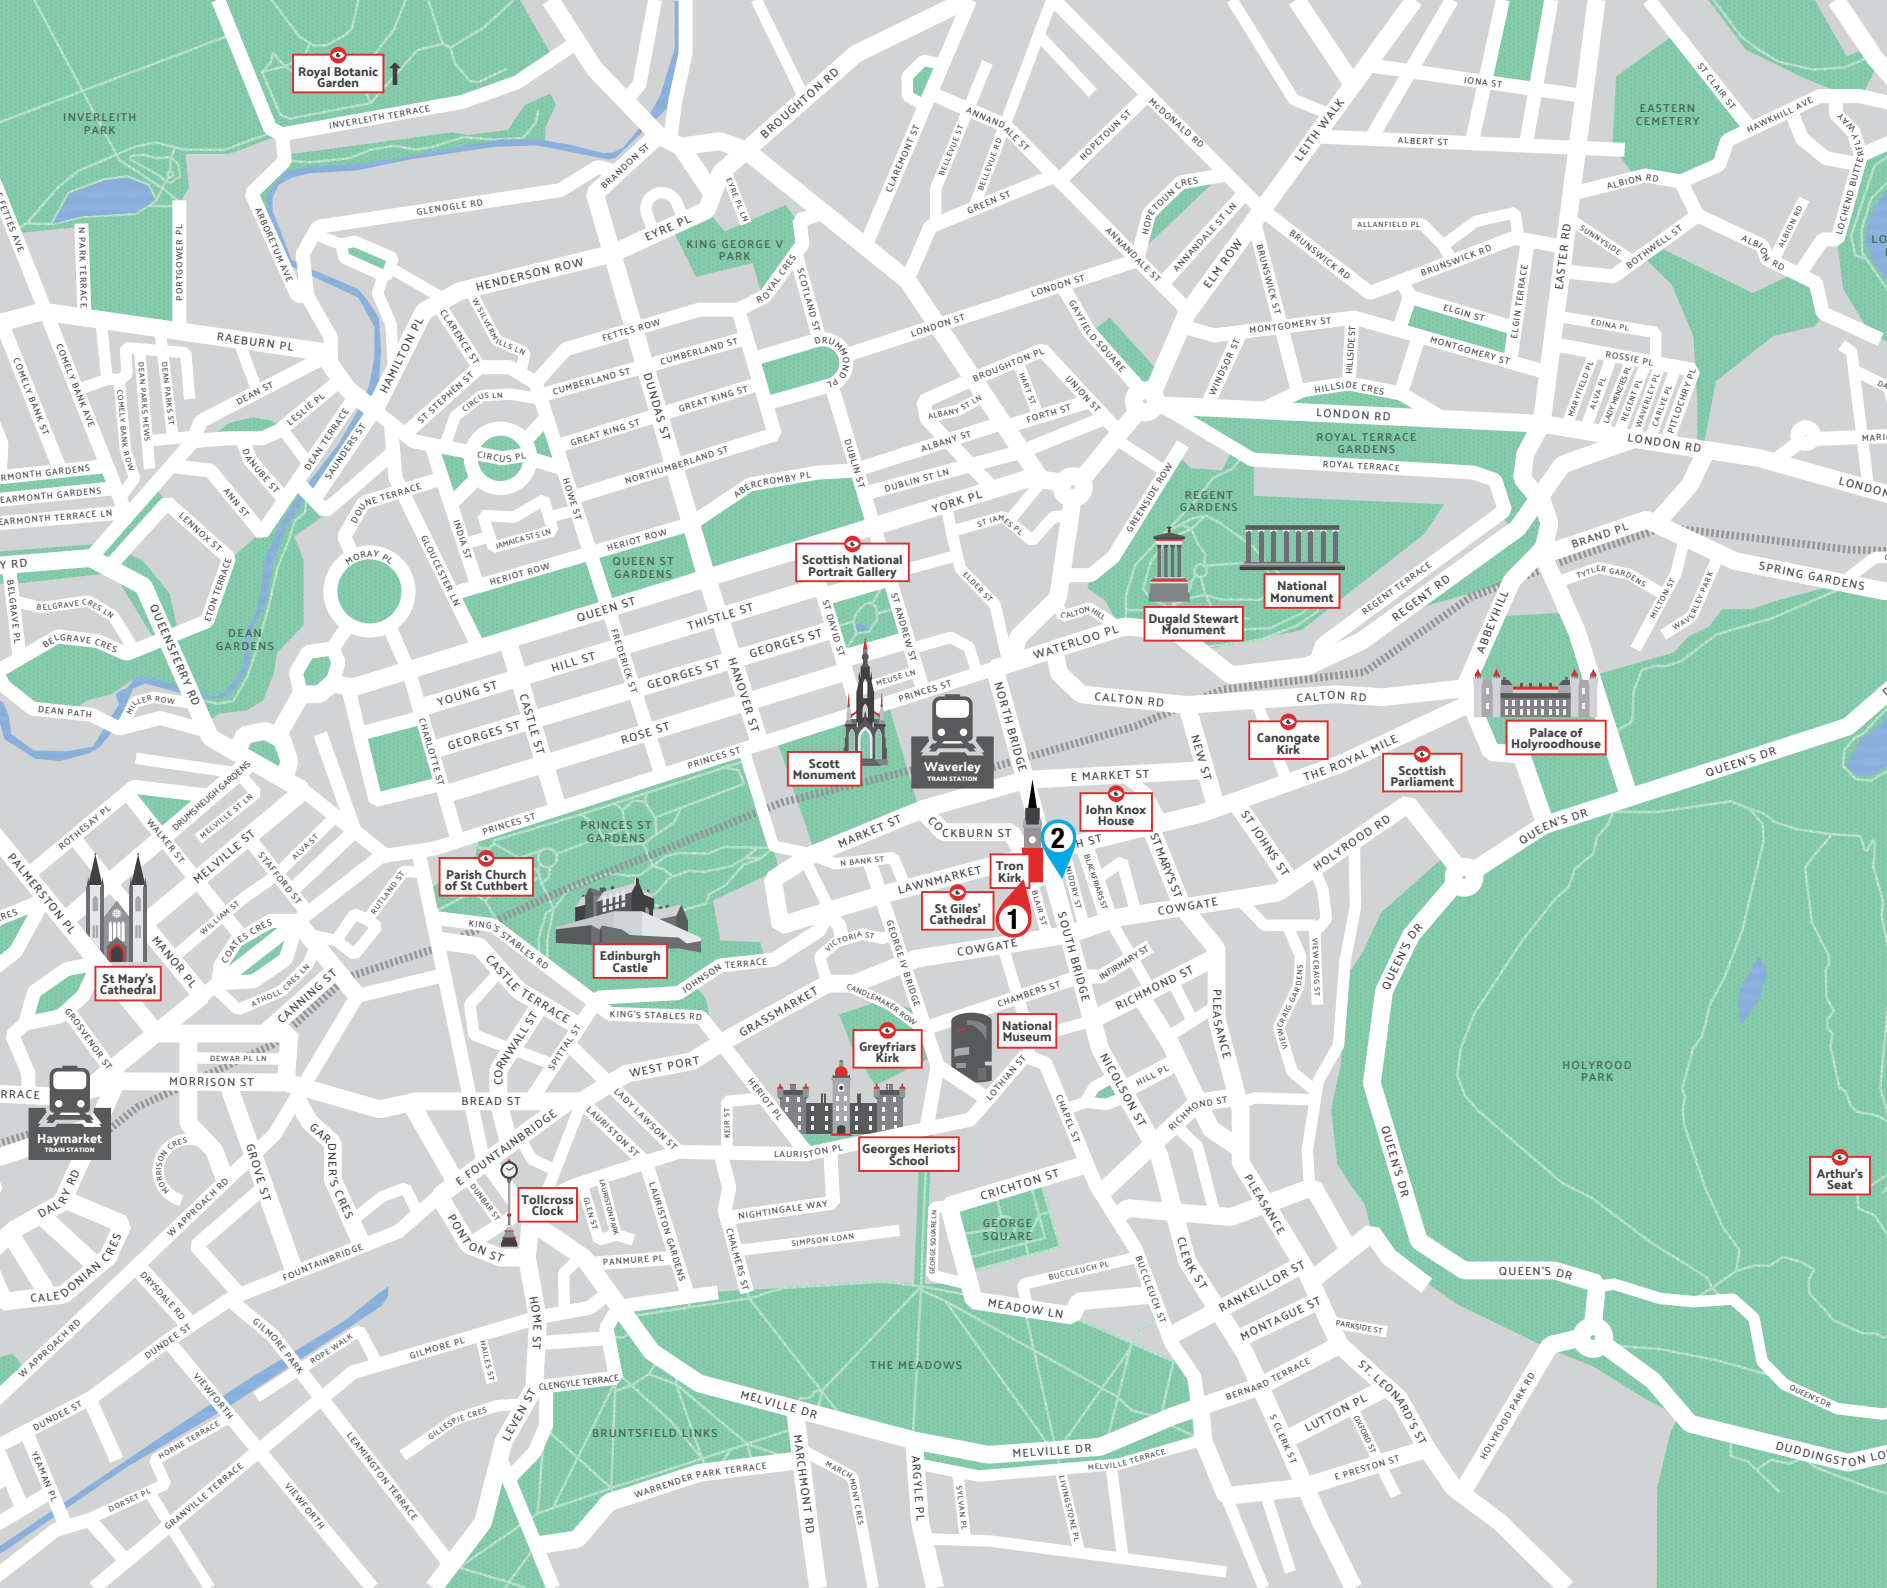

1 TOURS START POINT

Meet your guide in the small square next to City Hall.

THE FREE TOUR

CASTLE TOUR

THE DARK SIDE TOUR

NEW TOWN

2 PUB CRAWL

Meet your Pub Crawl leader at The Globe Bar on Niddry Street.