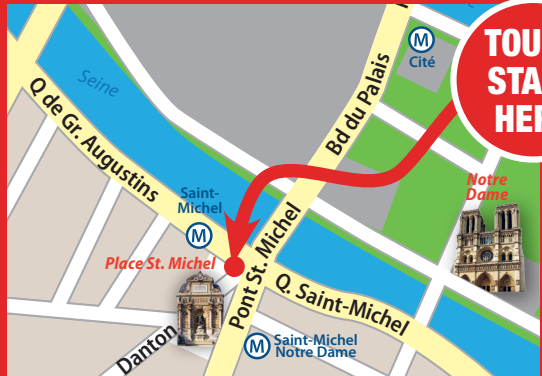

1 TOURS START POINT

Meet your guide in front of the fountain on the historic Place St. Michel. Métro Station St. Michel (line 4)

- THE FREE TOUR**
- VERSAILLES TOUR**
- LATIN QUARTER TOUR**

2 MONTMARTRE TOUR START POINT

In front of Starbucks Coffee at the Métro Station Blanche (line 2) opposite the Moulin Rouge.

- MONTMARTRE TOUR**

3 PUB CRAWL START POINT

Meet your guide outside Métro Station Bastille (line 1), Exit 1 on Rue de la Roquette.

- PUB CRAWL**

**CONNECTING
GREAT GUIDES
WITH SMART
TRAVELERS
SINCE 2004!**

CONTACT:

+49 30 510 50030
info@neweuropetours.eu

FREE TOUR

VERSAILLES TOUR

LATIN QUARTER TOUR

Meet your guide in front of the fountain on the historic Place St. Michel. Métro Station St. Michel (line 4)

PUB CRAWL

Meet your guide outside Métro Station Bastille (line 1), Exit 1 on Rue de la Roquette.

MONTMARTRE TOUR

In front of Starbucks Coffee at the Métro Station Blanche (line 2) opposite the Moulin Rouge.