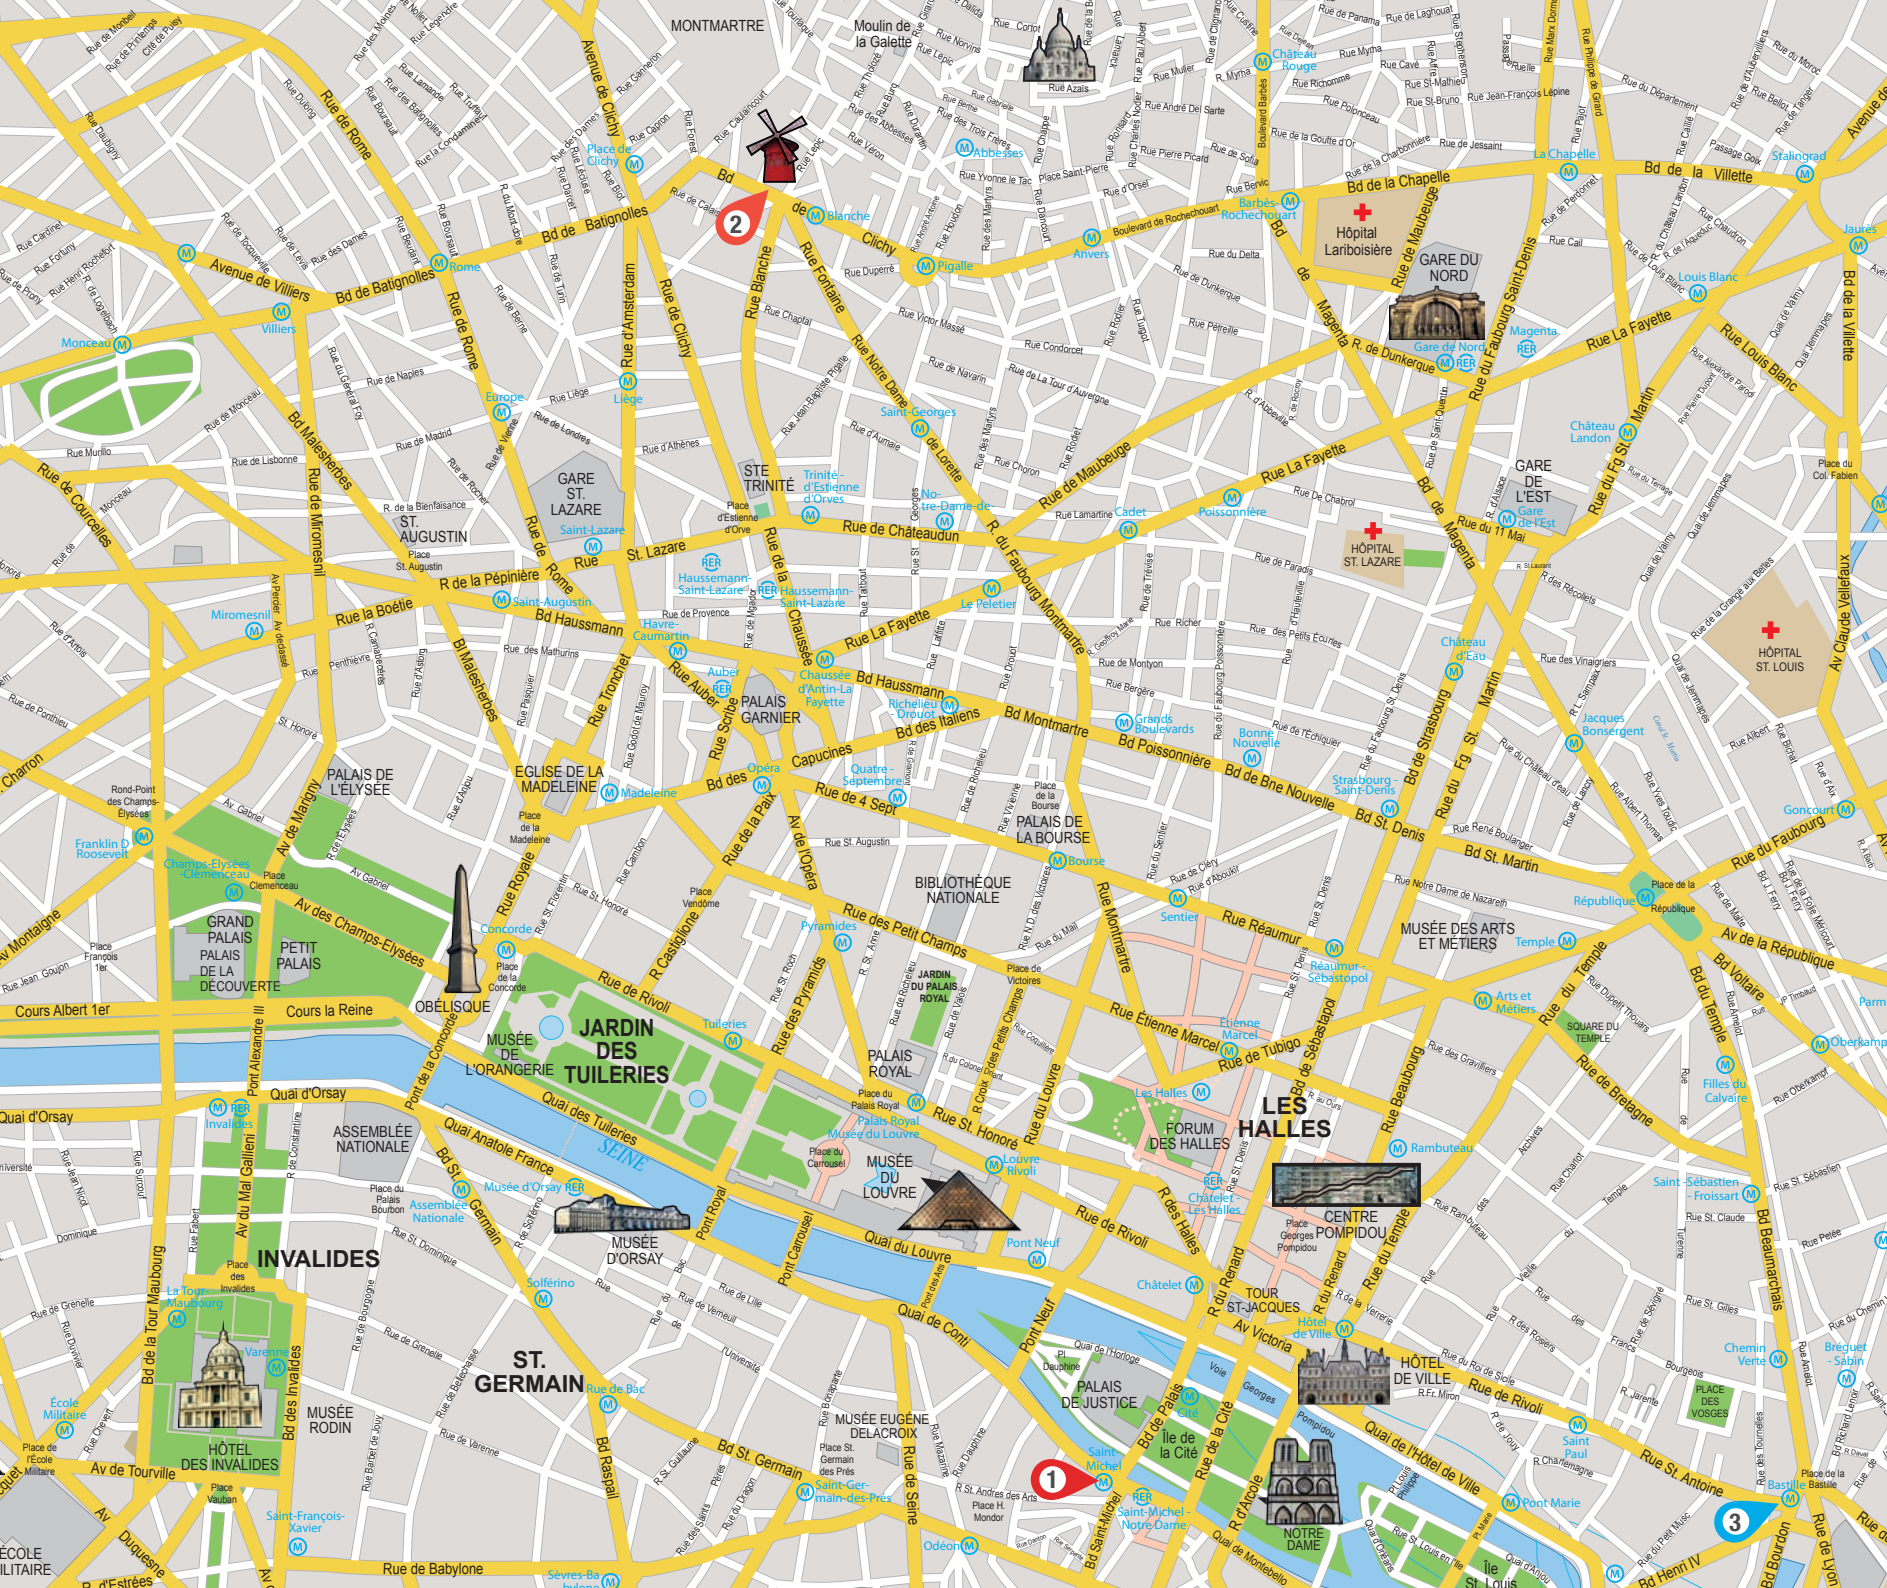

1 TOURS START POINT

Meet your guide in front of the fountain on the historic Place St. Michel. Métro Station St. Michel (line 4)

- THE FREE TOUR**
- VERSAILLES TOUR**
- LATIN QUARTER TOUR**

2 MONTMARTRE TOUR START POINT

In front of Starbucks Coffee at the Métro Station Blanche (line 2) opposite the Moulin Rouge.

- MONTMARTRE TOUR**

3 PUB CRAWL START POINT

Meet your guide outside Métro Station Bastille (line 1), Exit 1 on Rue de la Roquette.

- PUB CRAWL**

**CONNECTING
GREAT GUIDES
WITH SMART
TRAVELERS
SINCE 2004!**

CONTACT:

+49 30 510 50030
info@neweuropetours.eu

FREE TOUR

VERSAILLES TOUR

LATIN QUARTER TOUR

Meet your guide in front of the fountain on the historic Place St. Michel. Métro Station St. Michel (line 4)

PUB CRAWL

Meet your guide outside Métro Station Bastille (line 1), Exit 1 on Rue de la Roquette.

MONTMARTRE TOUR

In front of Starbucks Coffee at the Métro Station Blanche (line 2) opposite the Moulin Rouge.