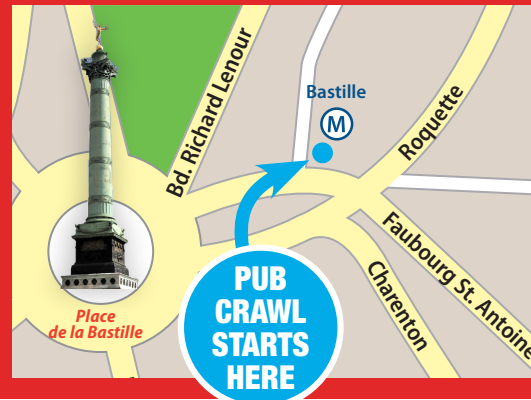

1 TOURS START POINT

Meet your guide in front of the fountain on the historic Place St. Michel. Métro Station St. Michel (line 4)

- THE FREE TOUR**
- VERSAILLES TOUR**
- LATIN QUARTER TOUR**

2 MONTMARTRE TOUR START POINT

In front of Starbucks Coffee at the Métro Station Blanche (line 2) opposite the Moulin Rouge.

- MONTMARTRE TOUR**

3 PUB CRAWL START POINT

Meet your guide outside Métro Station Bastille (line 1), Exit 1 on Rue de la Roquette.

- PUB CRAWL**

**CONNECTING
GREAT GUIDES
WITH SMART
TRAVELERS
SINCE 2004!**

CONTACT:

+49 30 510 50030
info@neweuropetours.eu

FREE TOUR

VERSAILLES TOUR

LATIN QUARTER TOUR

Meet your guide in front of the fountain on the historic Place St. Michel. Métro Station St. Michel (line 4)

PUB CRAWL

Meet your guide outside Métro Station Bastille (line 1), Exit 1 on Rue de la Roquette.

MONTMARTRE TOUR

In front of Starbucks Coffee at the Métro Station Blanche (line 2) opposite the Moulin Rouge.