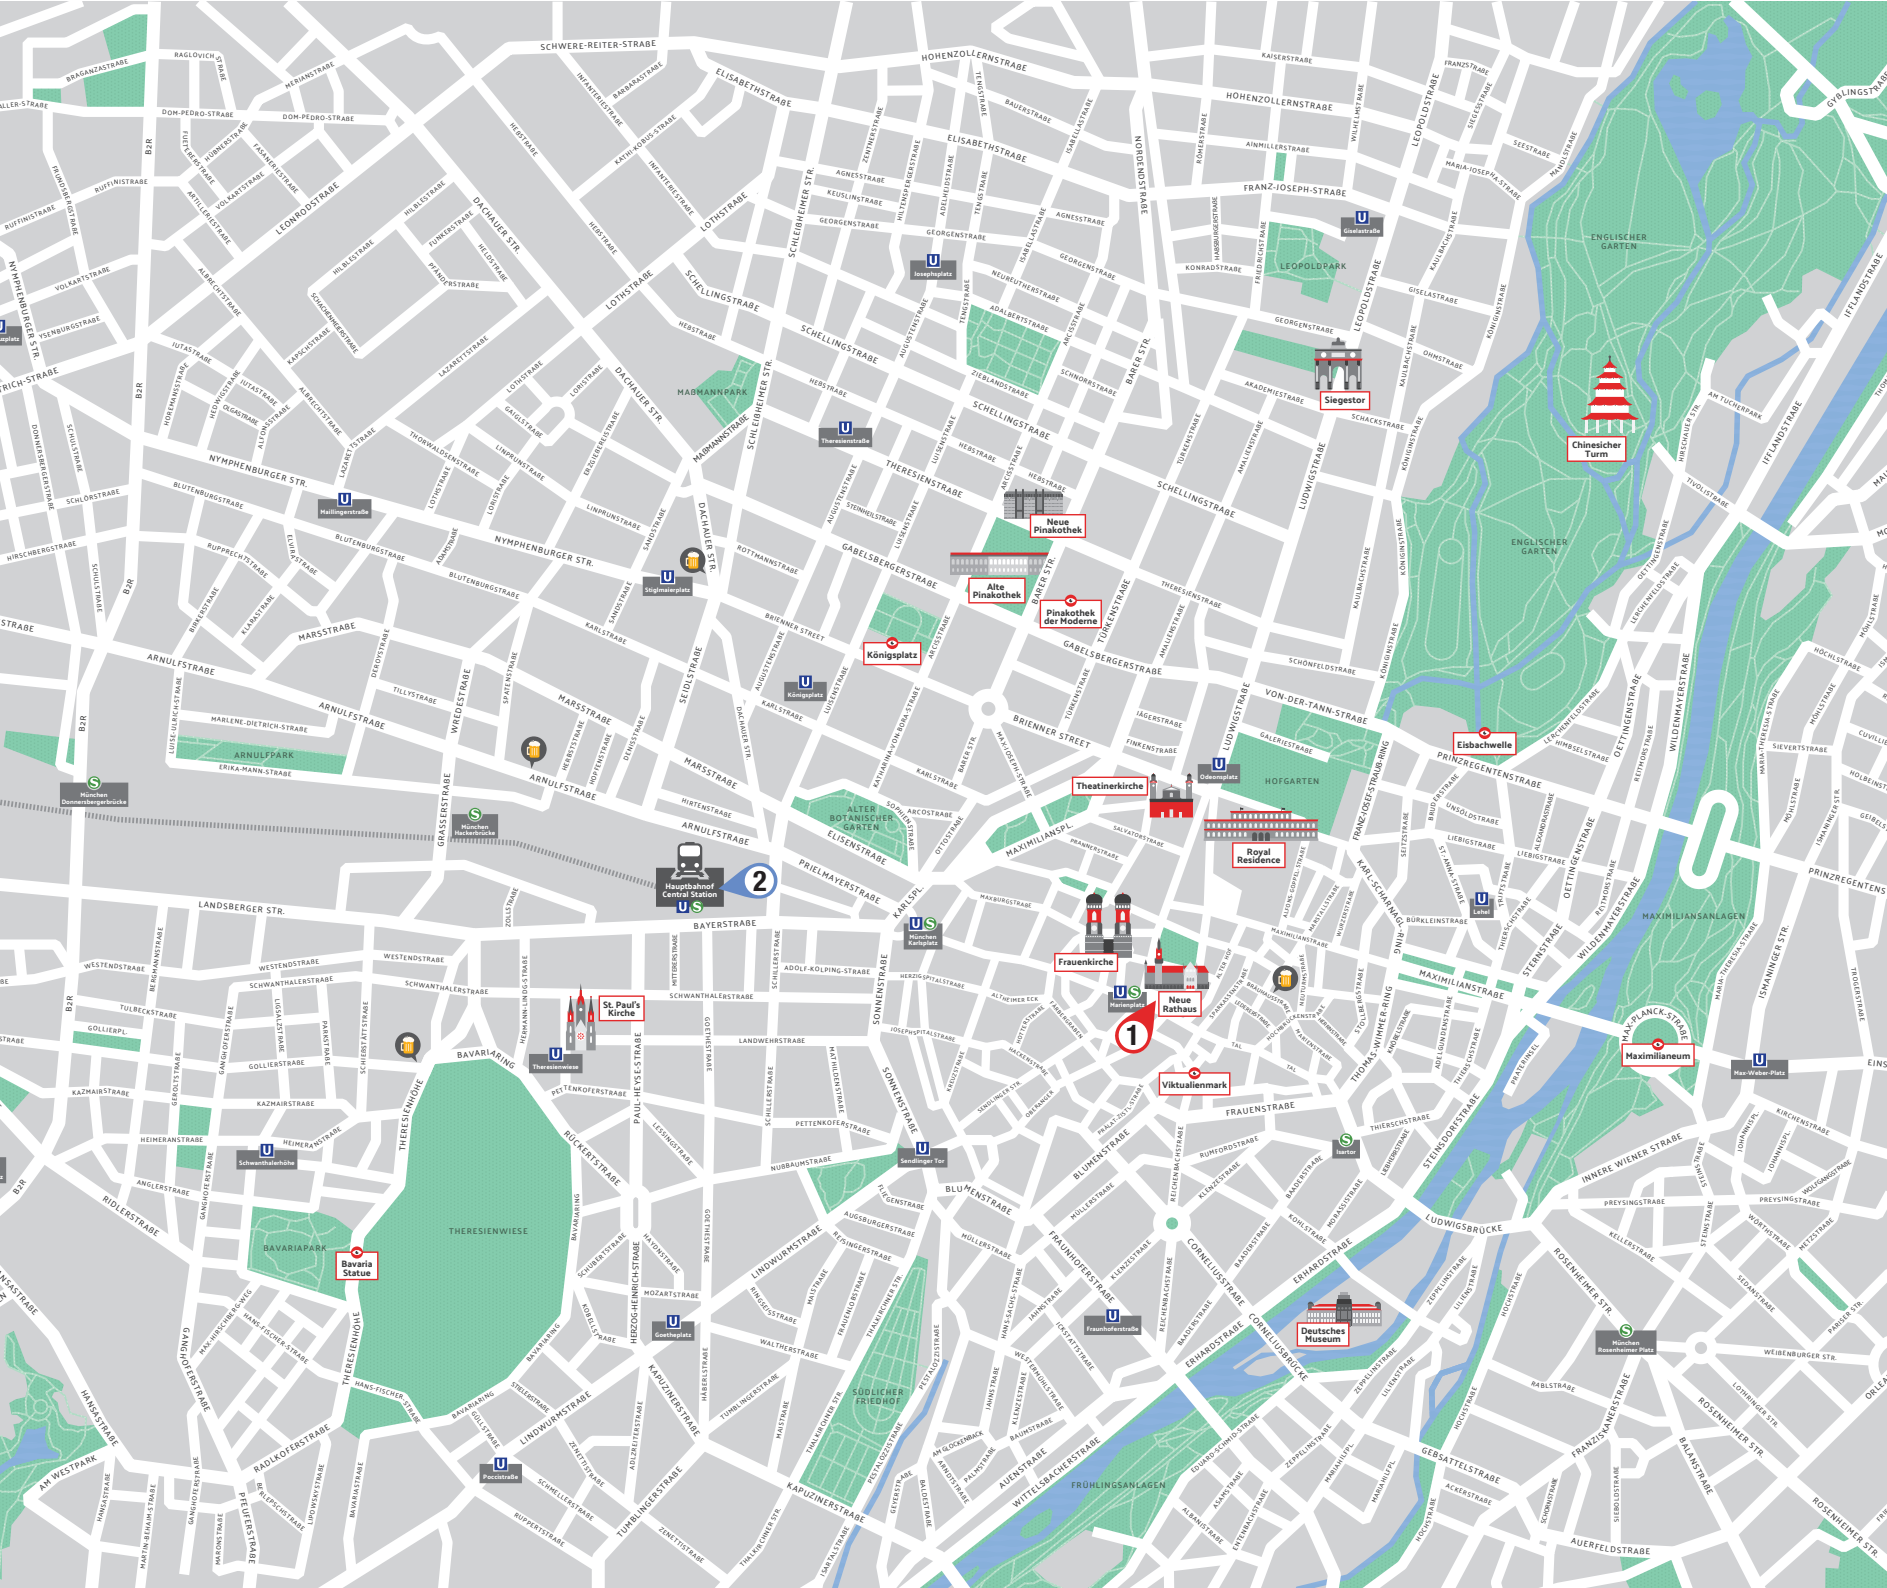

1 TOURS START POINT

Meet at Marienplatz, by Mary's Column.

FREE TOUR

THIRD REICH TOUR

2 TOURS START POINT

Meet outside Starbucks Coffee inside Hauptbahnhof, right by platform 11.

DACHAU MEMORIAL

NEUSCHWANSTEIN CASTLE

SALZBURG TOUR

BEER TOUR

**CONNECTING
GREAT GUIDES
WITH SMART
TRAVELERS
SINCE 2004!**

CONTACT:

+49 30 510 50030
info@neweuropetours.eu